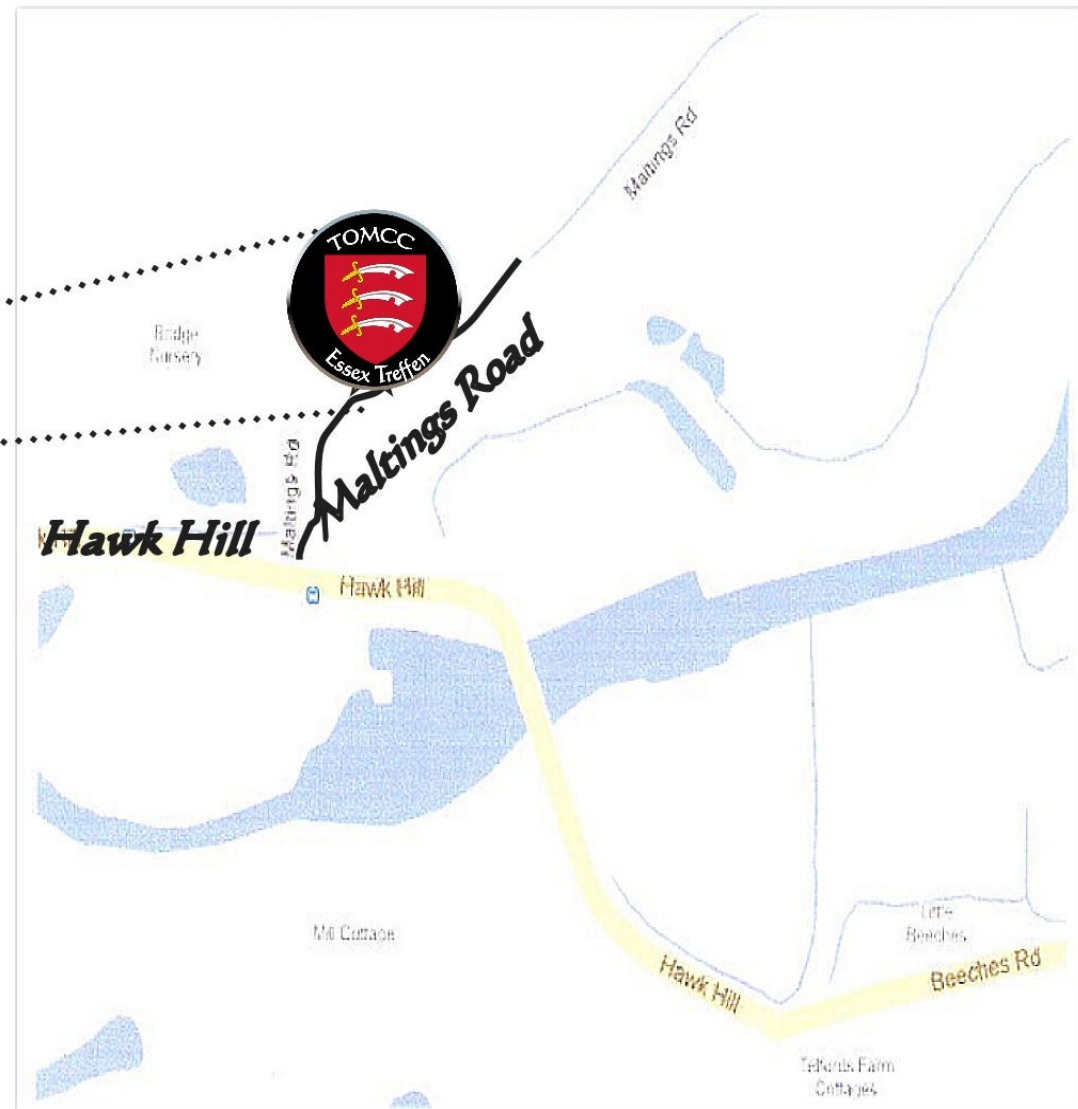

Traditional Rally

Beer Tent (inc real ales)

Food on site

Rideout

Admission £20 / person
(includes Camping; Badge;
Museum Admission)

SS11 7RF

GPS Co-ordinates 51-37-25N 0-34-11E

FROM NORTH
Take Junction 28 M25 Via A12 to A130
towards Southend.
or Take Junction 29 M25 via A127 to
A130 towards Chelmsford.

FROM SOUTH
Take Junction 30 M25 Via A13 East to
A130 towards Chelmsford

Follow signs for
'Battlesbridge Antiques'

essextreffen@gmail.com